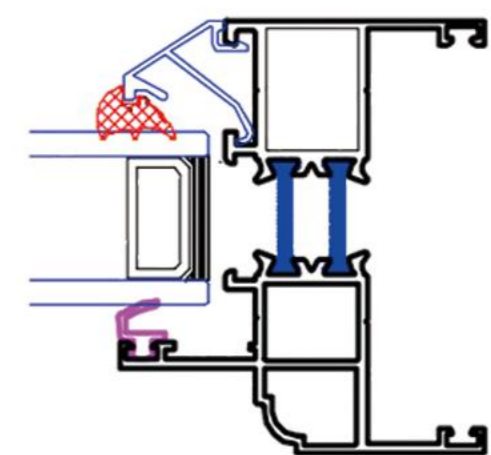

We specialize in making molds and producing ventilations based on samples given by customers.

This is very famous and widely used in the UK. In this case, you will no need to punch holes in the glass. It can be installed directly on the window or door frame, which is beautiful and breathable.

The reliability of materials needs to be considered when designing and manufacturing. Therefore, we specially processed customized materials for this project.

We produced multiple samples and sent it to the laboratory for testing. --Waterproof, deformation and sound insulation test.