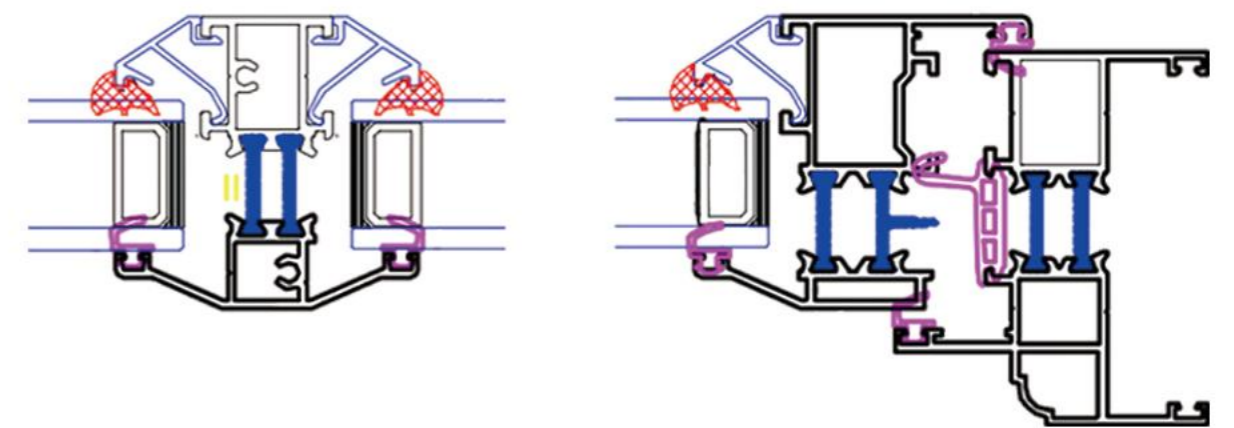

We specialize in making molds and producing ventilations based on samples given by customers.

This is very famous and widely used in the UK. In this case, you will no need to punch holes in the glass. It can be installed directly on the window or door frame, which is beautiful and breathable.

The reliability of materials needs to be considered when designing and manufacturing. Therefore, we specially processed customized materials for this project.

We produced multiple samples and sent it to the laboratory for testing. --Waterproof, deformation and sound insulation test.