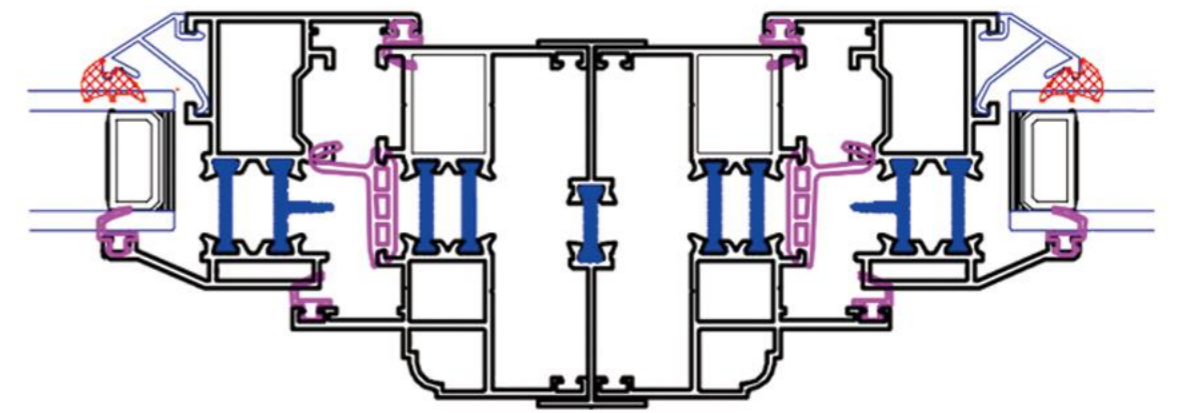

We specialize in making molds and producing ventilations based on samples given by customers.

This is very famous and widely used in the UK. In this case, you will no need to punch holes in the glass. It can be installed directly on the window or door frame, which is beautiful and breathable.

The reliability of materials needs to be considered when designing and manufacturing. Therefore, we specially processed customized materials for this project.

We produced multiple samples and sent it to the laboratory for testing. --Waterproof, deformation and sound insulation test.