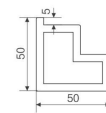

VARIETY BOGU SHELF SERIES
百变博古架系列

不管是黑夜白天
不同的环境
都有相同的品质
每个角度都是如此的完美
你值得拥有

创新 原创 品质 环保

MINIMALIST TABLE SERIES
极简桌子系列

创新 原创 品质 环保

悠长的岁月中，独特的传统创作，幻变各类经典艺术
休闲舒适，为你营造一个不同凡响家的氛围

SY-064