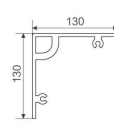

VARIETY BOGU SHELF SERIES
百变博古架系列

不管是黑夜白天
不同的环境
都有相同的品质
每个角度都是如此的完美
你值得拥有

创新 原创 品质 环保

MINIMALIST TABLE SERIES
极简桌子系列

创新 原创 品质 环保

悠长的岁月中，独特的传统创作，幻变各类经典艺术
休闲舒适，为你营造一个不同凡响家的氛围

SY-063