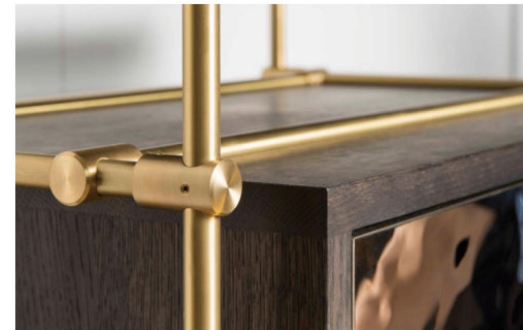

VARIETY BOGU SHELF SERIES
百变博古架系列

JANEVAE ALUMINUM
百变博古架

材质: 铝合金
颜色: 哑黑, 威法金拉丝
尺寸: 可按客户需求定制

Material: Aluminum
Color: Matte Black, Wifakin Brushed
Size: can be customized according to customer needs

CLEAR
CLOUDS CLEAR