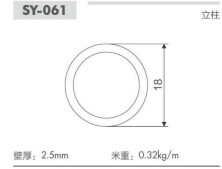

CLEAR
CLOUDS CLEAR