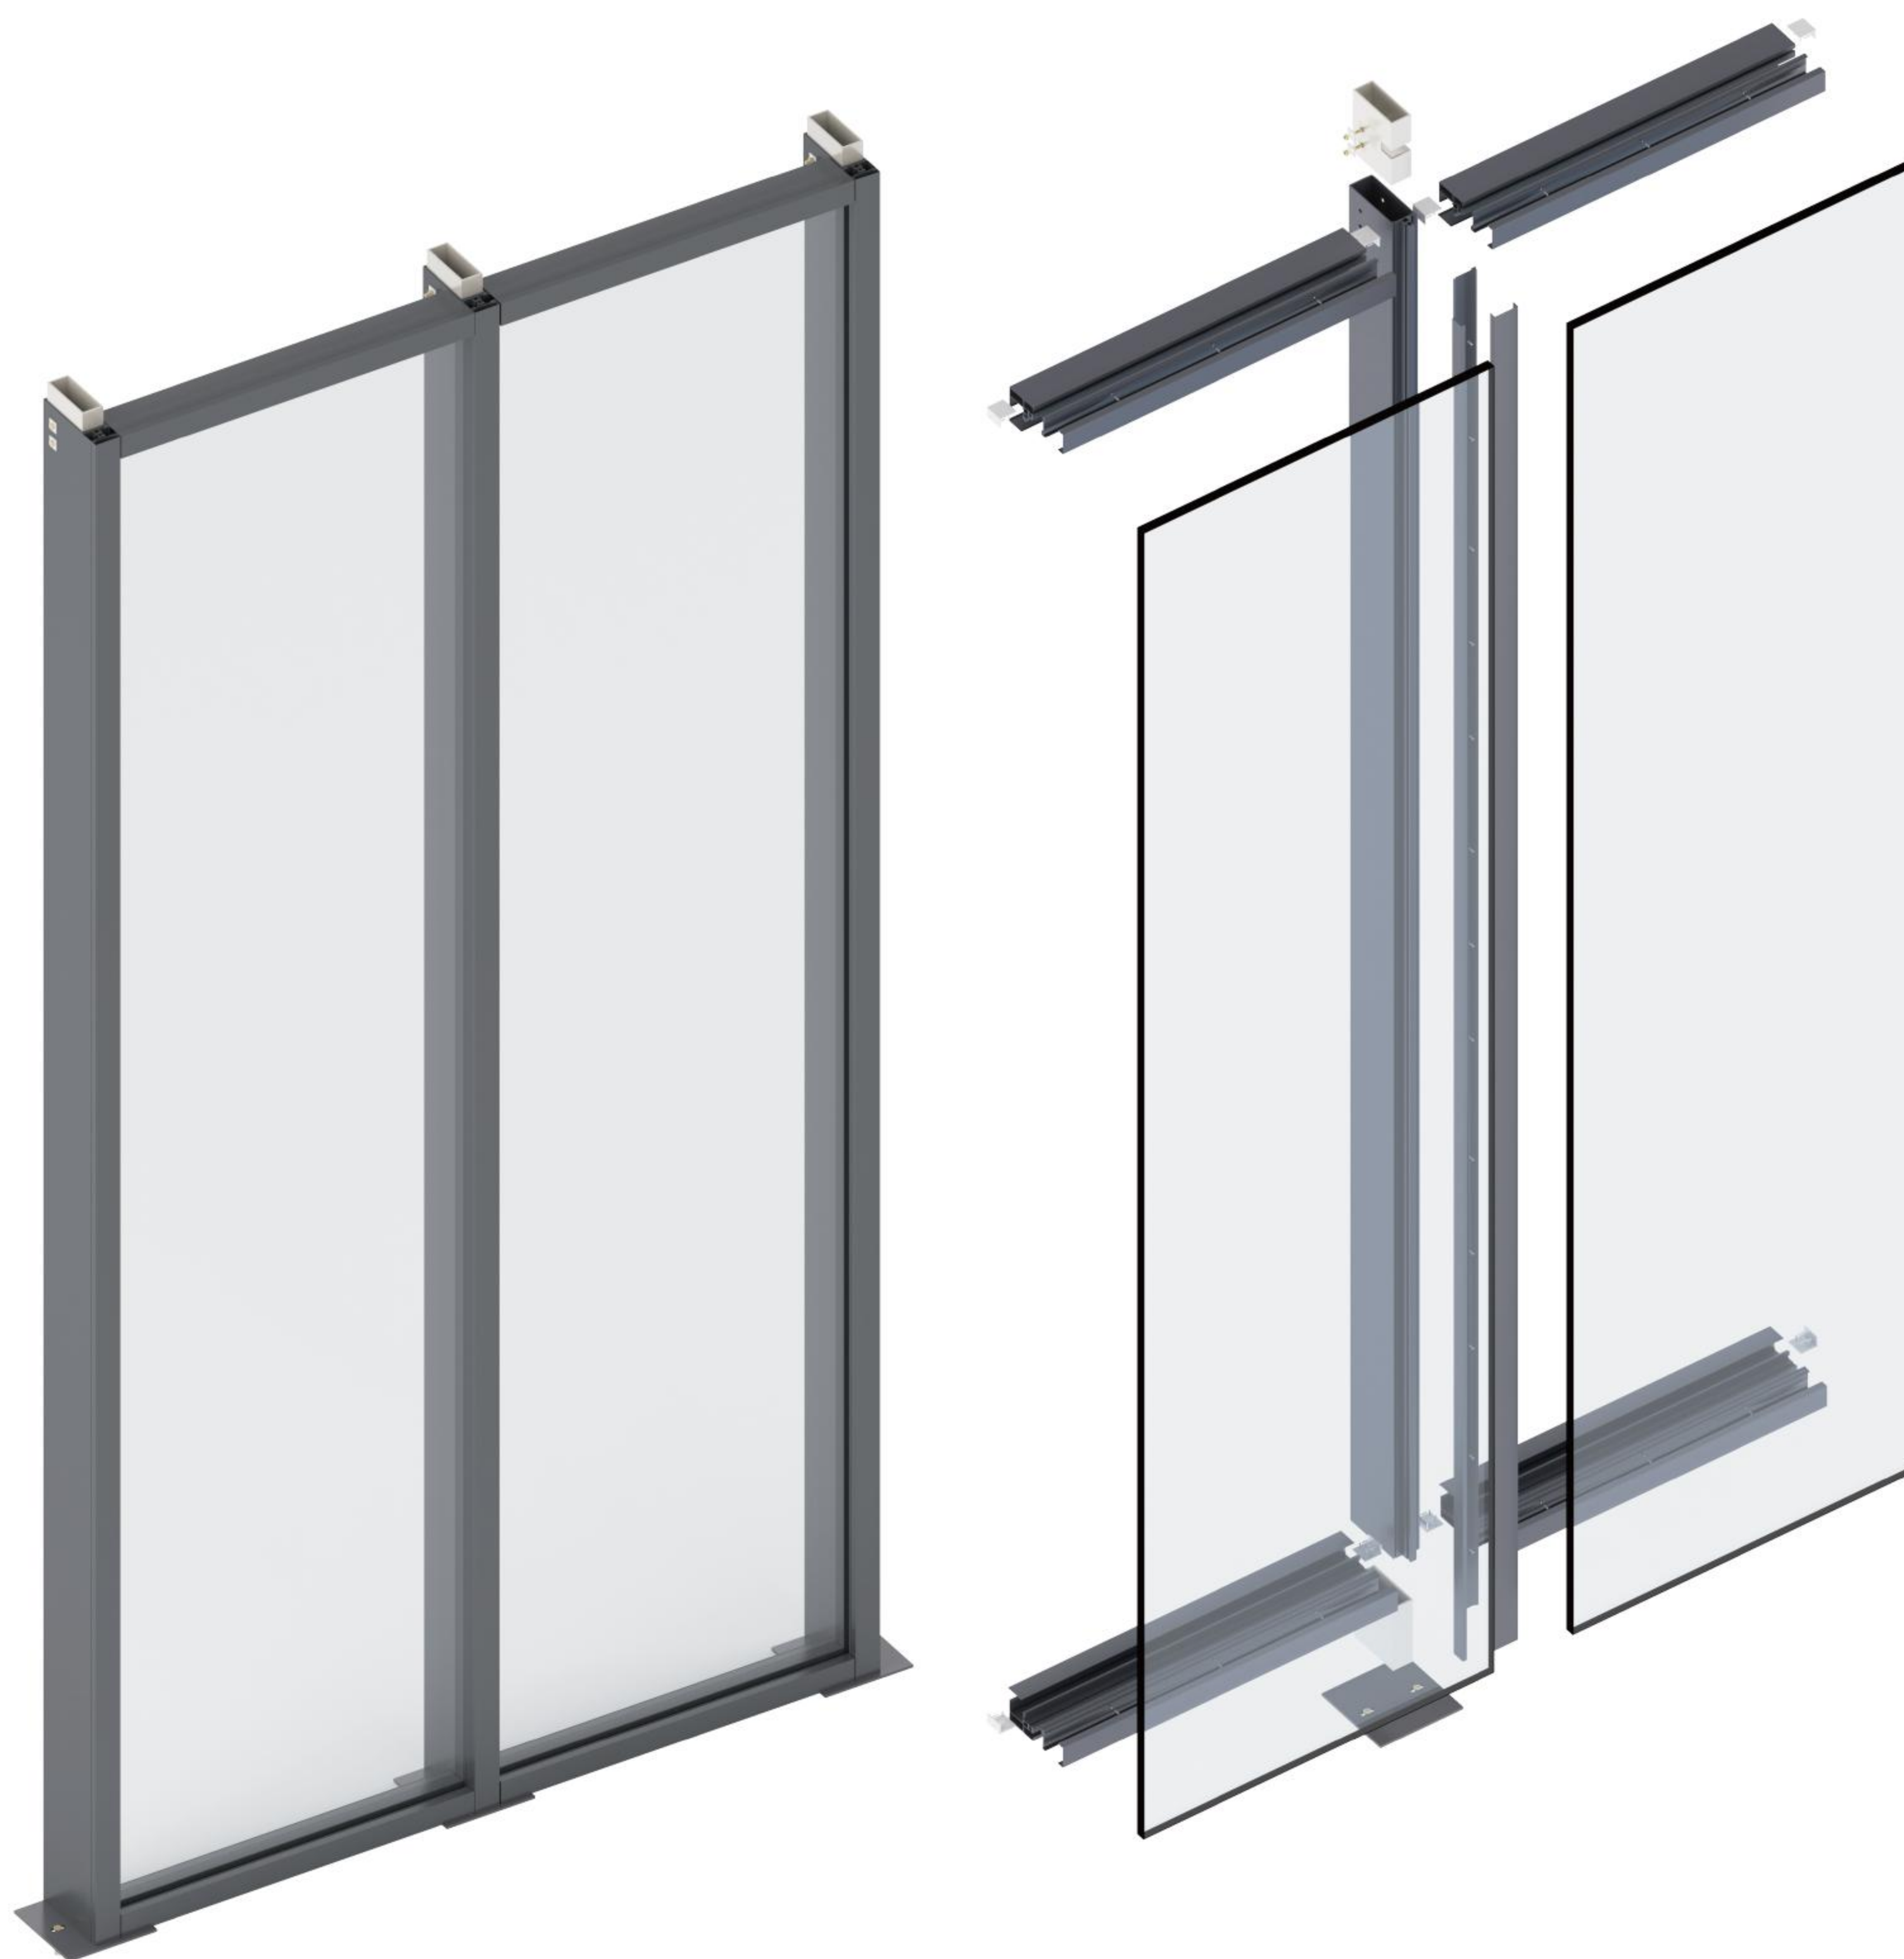

CURTAIN WALL SERIES

Multiple sets of professional curtain wall design

Safety is the first requirement of design

Pass AAMA, ASTM, ANSI started test

**品质赢天下
色彩进万家**

高强度
High strength

不褪色
Don not fade

ST-22041

Aluminum Composition Panel Wall System

Customized Based Client's Buliding

ST-22042

Aluminum Panel Wall System

Customized Based Client's Buliding

ST-22043

Unitized Aluminum Curtain Wall System

Easy to Install

ST-22044

Stick Curtain Wall System

Customized Based Client's Building

UNITED CURTAIN WALL SERIES

Fully assembled.

Save time and installation costs with our high-performing unitized curtain wall systems.

Combinations of captured and silicon glazing, thermal breaks and isolators.