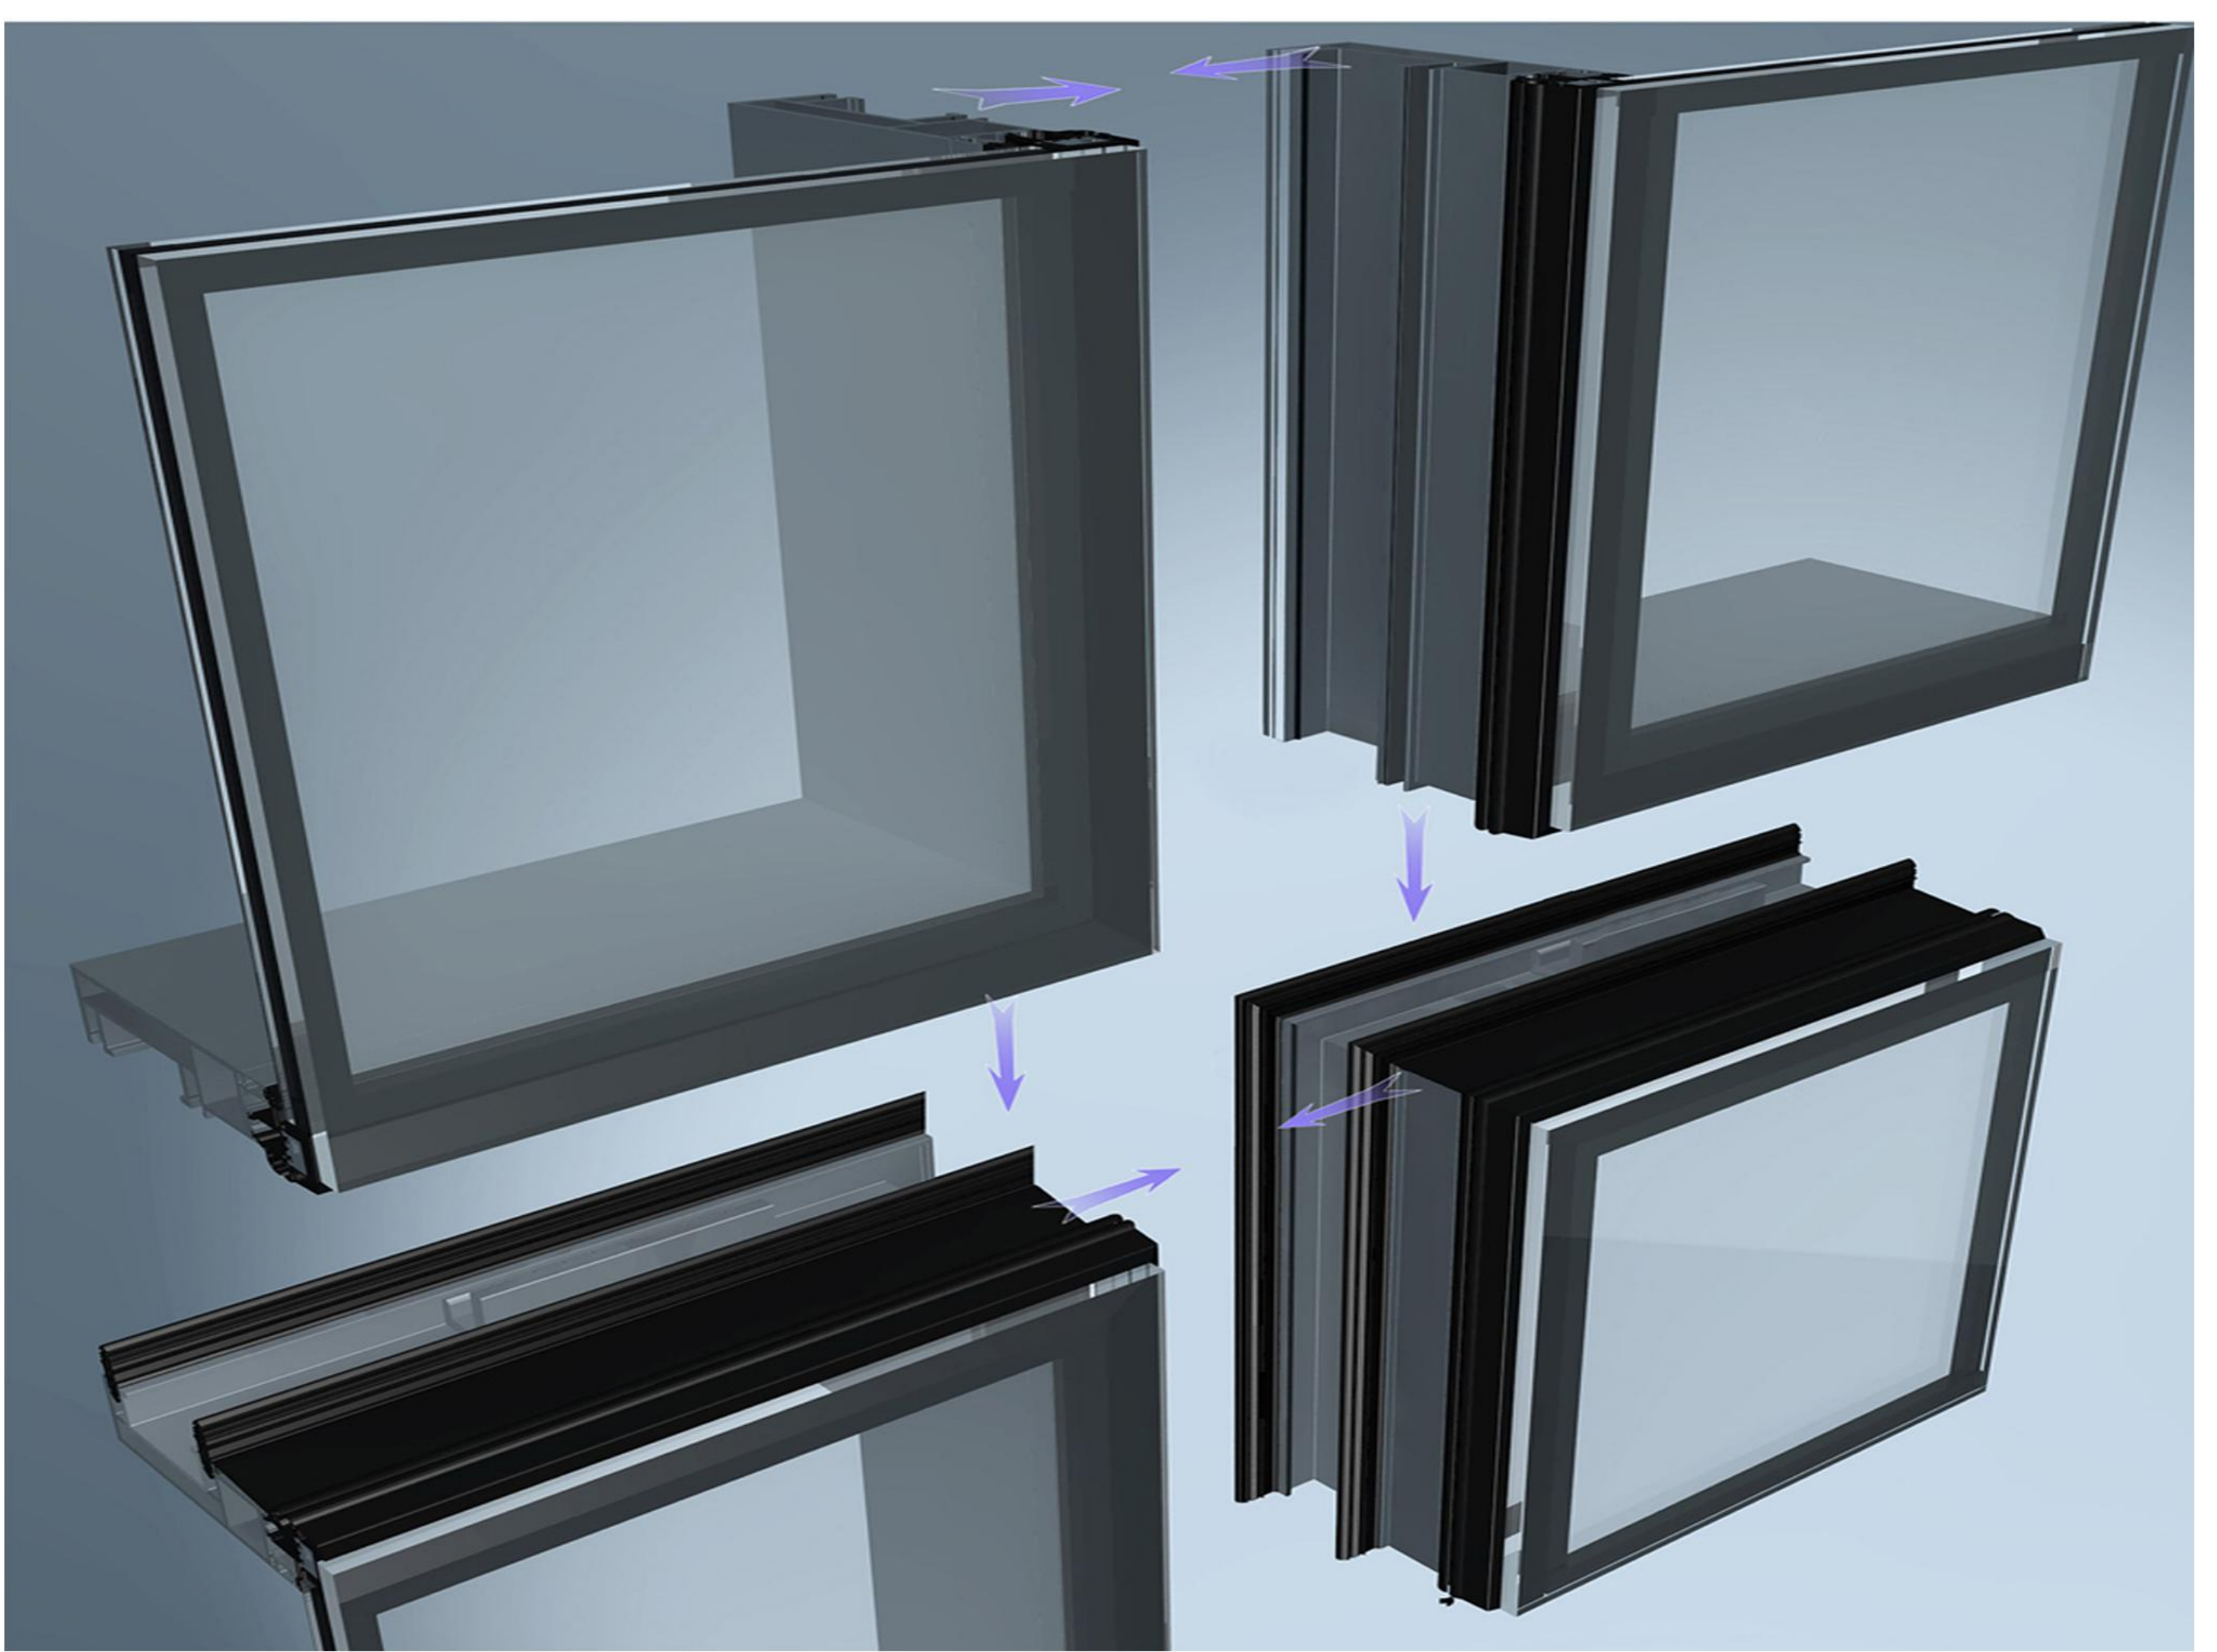

CURTAIN WALL SERIES

Multiple sets of professional curtain wall design

Safety is the first requirement of design

Pass AAMA, ASTM, ANSI started test

**品质赢天下
色彩进万家**

高强度
High strength

不褪色
Don not fade

ST-22041

Aluminum Composition Panel Wall System

Customized Based Client's Buliding

ST-22042

Aluminum Panel Wall System

Customized Based Client's Buliding

ST-22043

Unitized Aluminum Curtain Wall System

Easy to Install

ST-22044

Stick Curtain Wall System

Customized Based Client's Building

UNITED CURTAIN WALL SERIES

Fully assembled.

Save time and installation costs with our high-performing unitized curtain wall systems.

Combinations of captured and silicon glazing, thermal breaks and isolators.