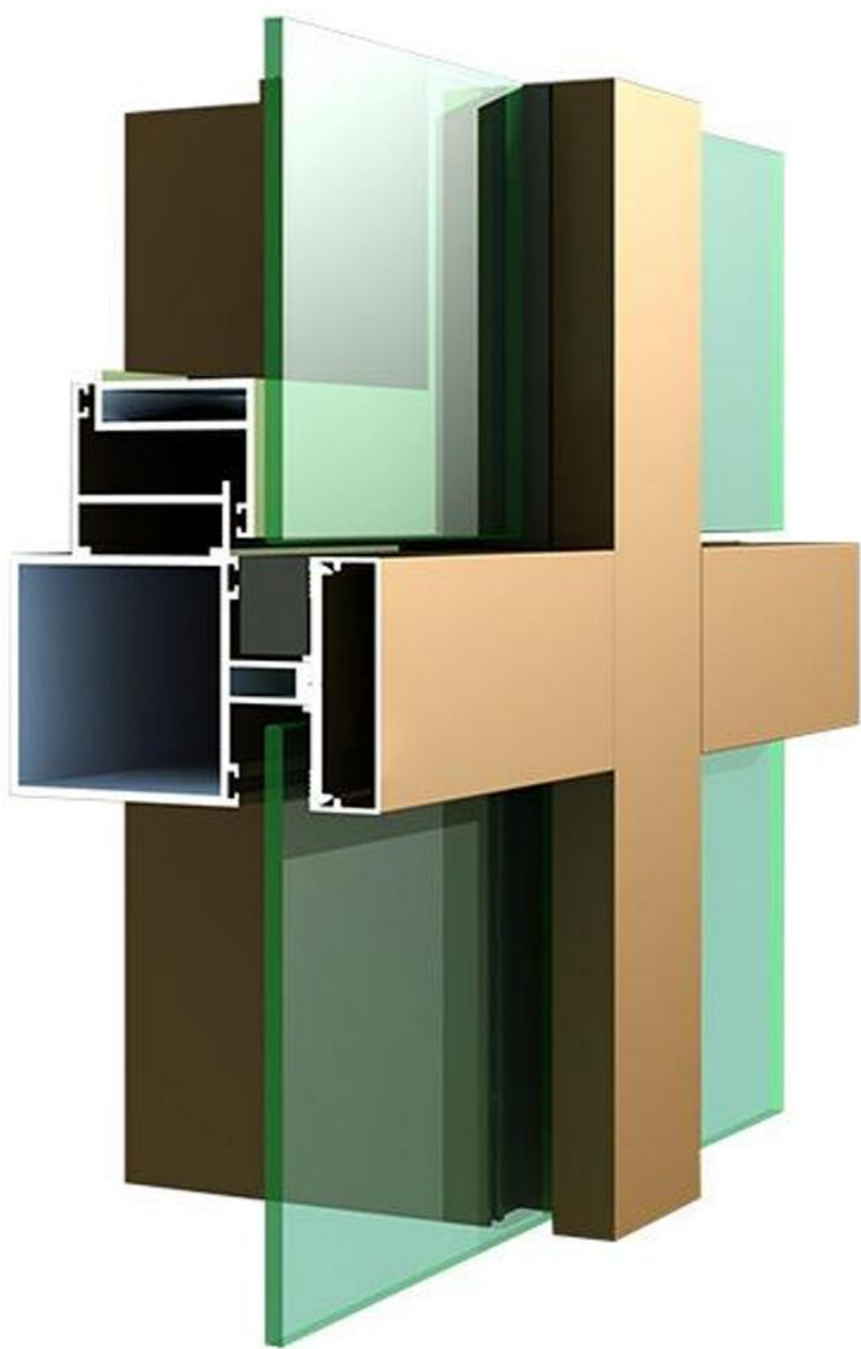

CURTAIN WALL SERIES

Multiple sets of professional curtain wall design

Safety is the first requirement of design

Pass AAMA, ASTM, ANSI started test

**品质赢天下
色彩进万家**

高强度
High strength

不褪色
Don not fade

ST-22041

Aluminum Composition Panel Wall System

Customized Based Client's Buliding

ST-22042

Aluminum Panel Wall System

Customized Based Client's Buliding

ST-22043

Unitized Aluminum Curtain Wall System

Easy to Install

ST-22044

Stick Curtain Wall System

Customized Based Client's Building

UNITED CURTAIN WALL SERIES

Fully assembled.

Save time and installation costs with our high-performing unitized curtain wall systems.

Combinations of captured and silicon glazing, thermal breaks and isolators.