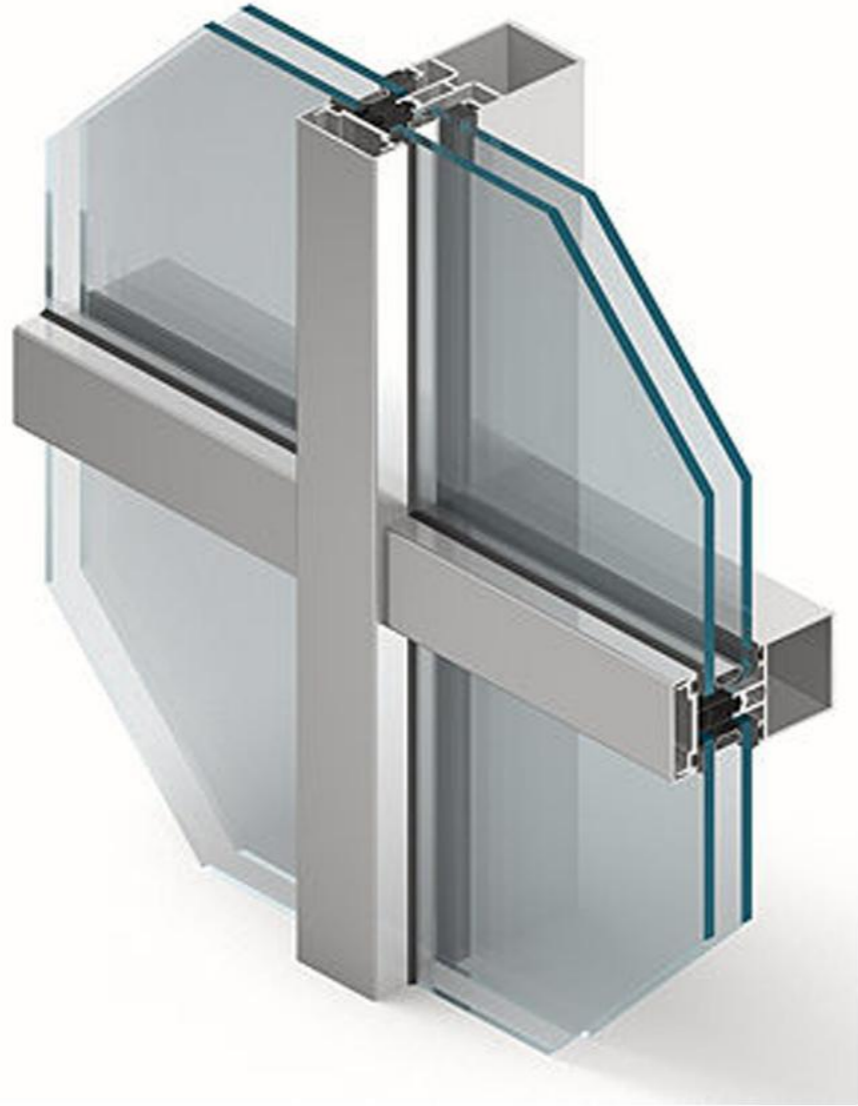

CURTAIN WALL SERIES

Multiple sets of professional curtain wall design

Safety is the first requirement of design

Pass AAMA, ASTM, ANSI started test

**品质赢天下
色彩进万家**

高强度
High strength

不褪色
Don not fade

ST-22041

Aluminum Composition Panel Wall System

Customized Based Client's Buliding

ST-22042

Aluminum Panel Wall System

Customized Based Client's Buliding

ST-22043

Unitized Aluminum Curtain Wall System

Easy to Install

ST-22044

Stick Curtain Wall System

Customized Based Client's Building

UNITED CURTAIN WALL SERIES

Fully assembled.

Save time and installation costs with our high-performing unitized curtain wall systems.

Combinations of captured and silicon glazing, thermal breaks and isolators.