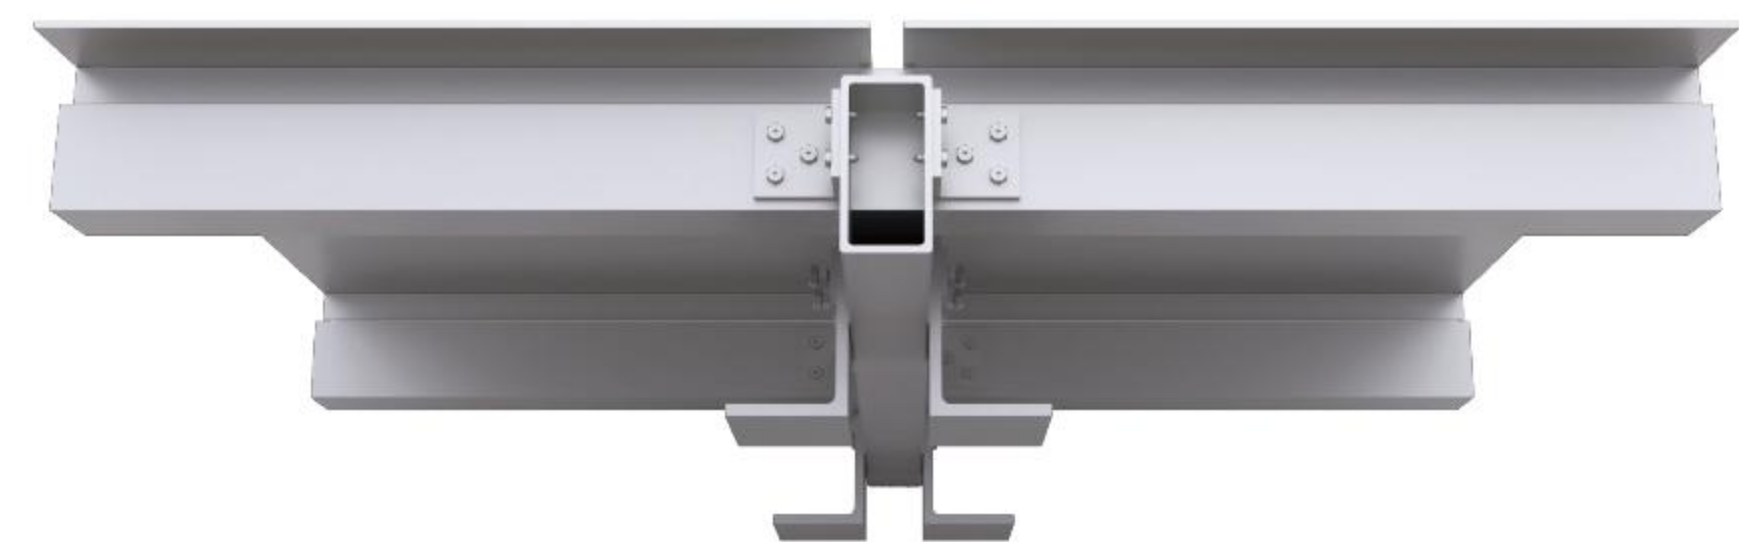

CURTAIN WALL SERIES

Multiple sets of professional curtain wall design

Safety is the first requirement of design

Pass AAMA, ASTM, ANSI started test

**品质赢天下
色彩进万家**

高强度
High strength

不褪色
Don not fade

ST-22041

Aluminum Composition Panel Wall System

Customized Based Client's Buliding

ST-22042

Aluminum Panel Wall System

Customized Based Client's Buliding

ST-22043

Unitized Aluminum Curtain Wall System

Easy to Install

ST-22044

Stick Curtain Wall System

Customized Based Client's Building

UNITED CURTAIN WALL SERIES

Fully assembled.

Save time and installation costs with our high-performing unitized curtain wall systems.

Combinations of captured and silicon glazing, thermal breaks and isolators.