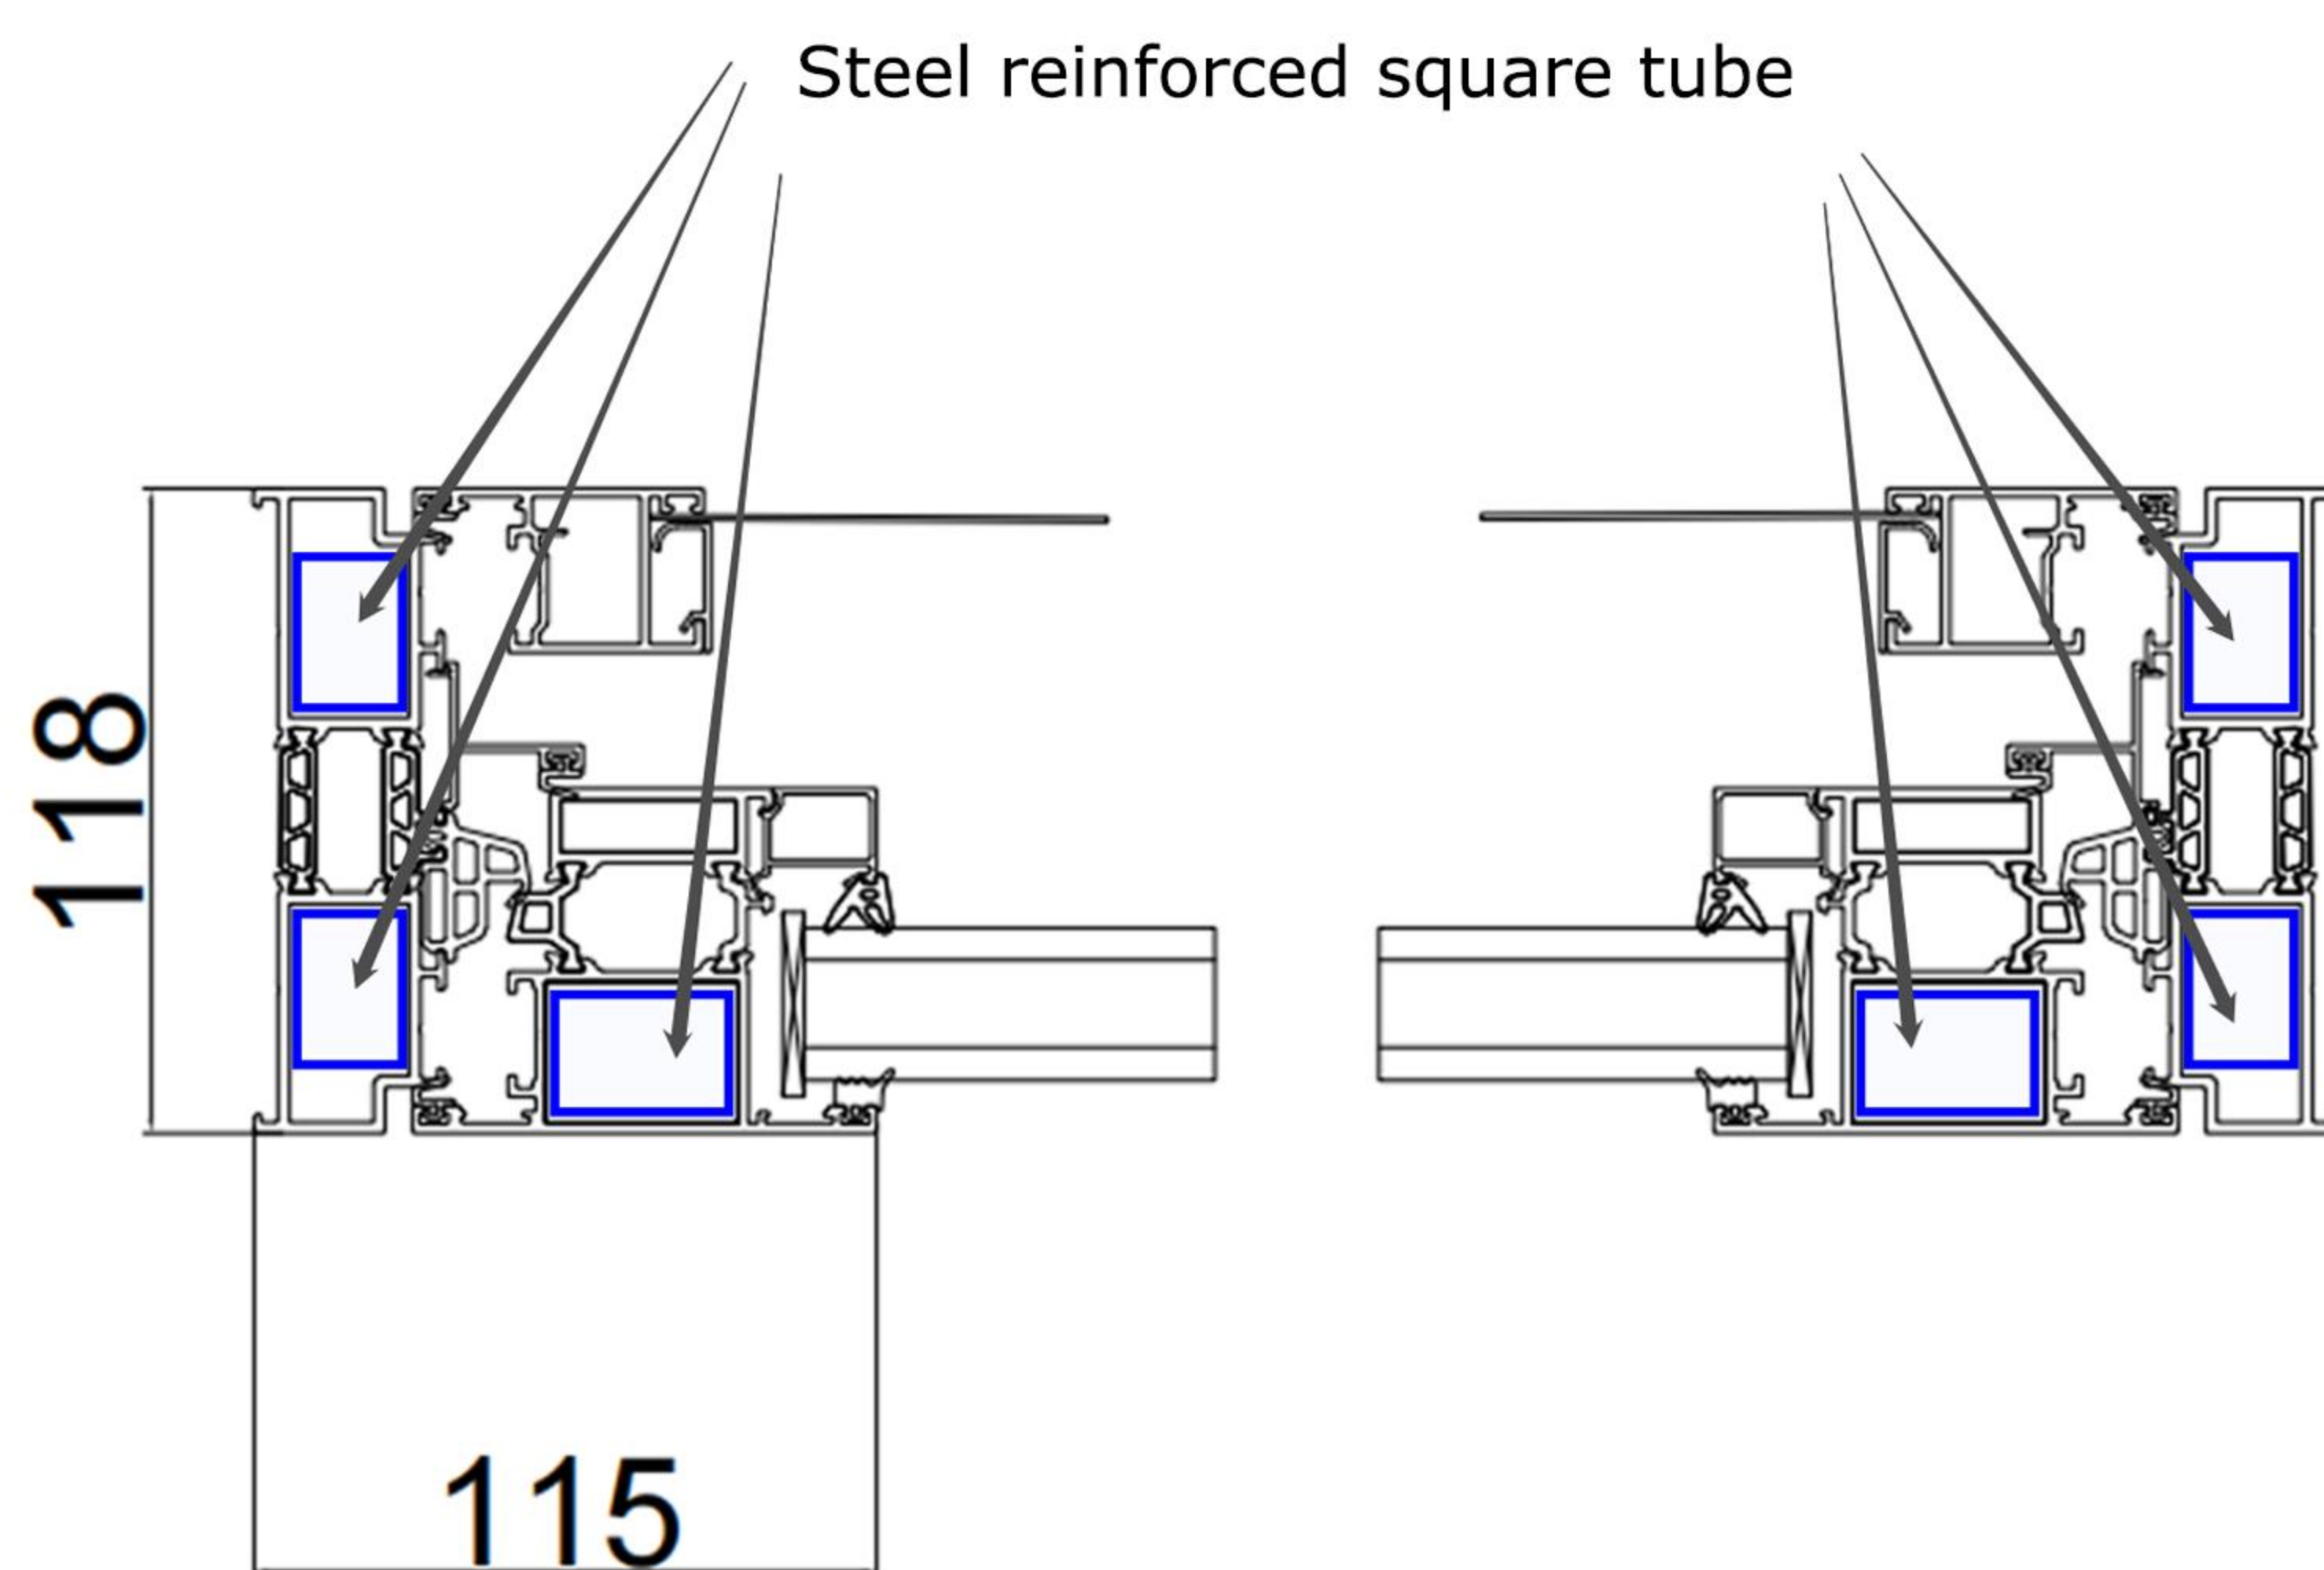

Key Dimensions