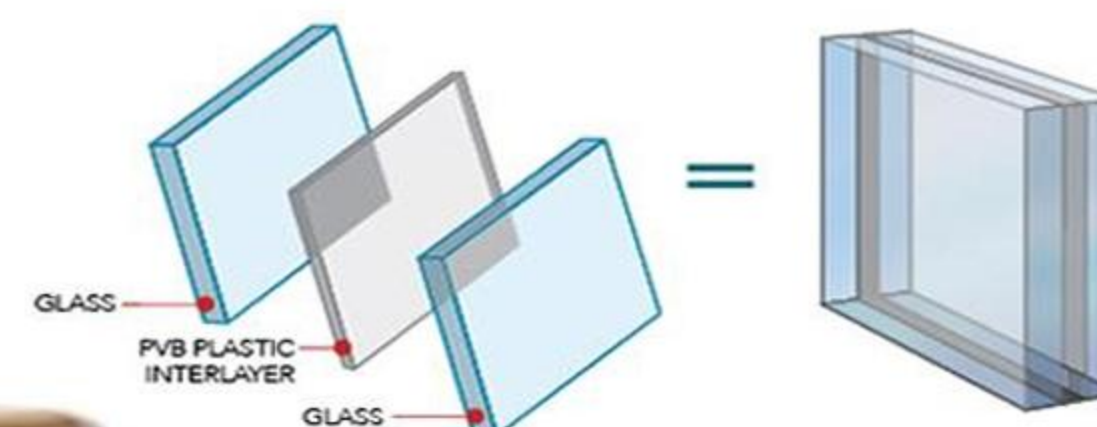

Sainty hurricane resistance window and door protect your life all the time!

Premium Coastal Impact Glass