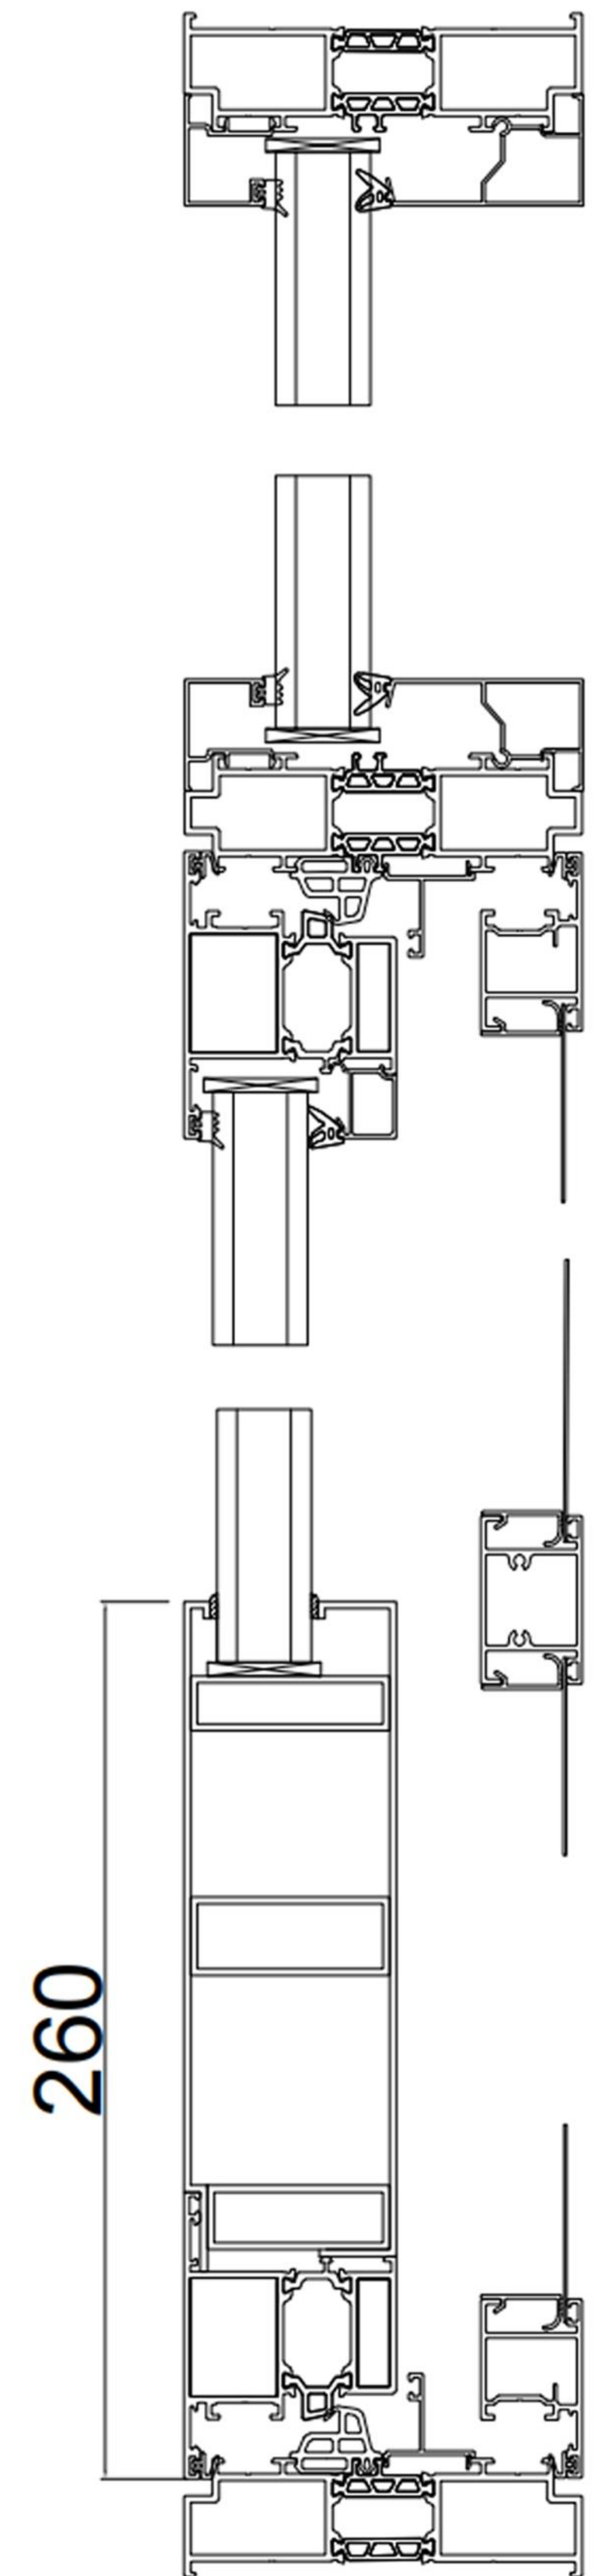

Key Dimensions